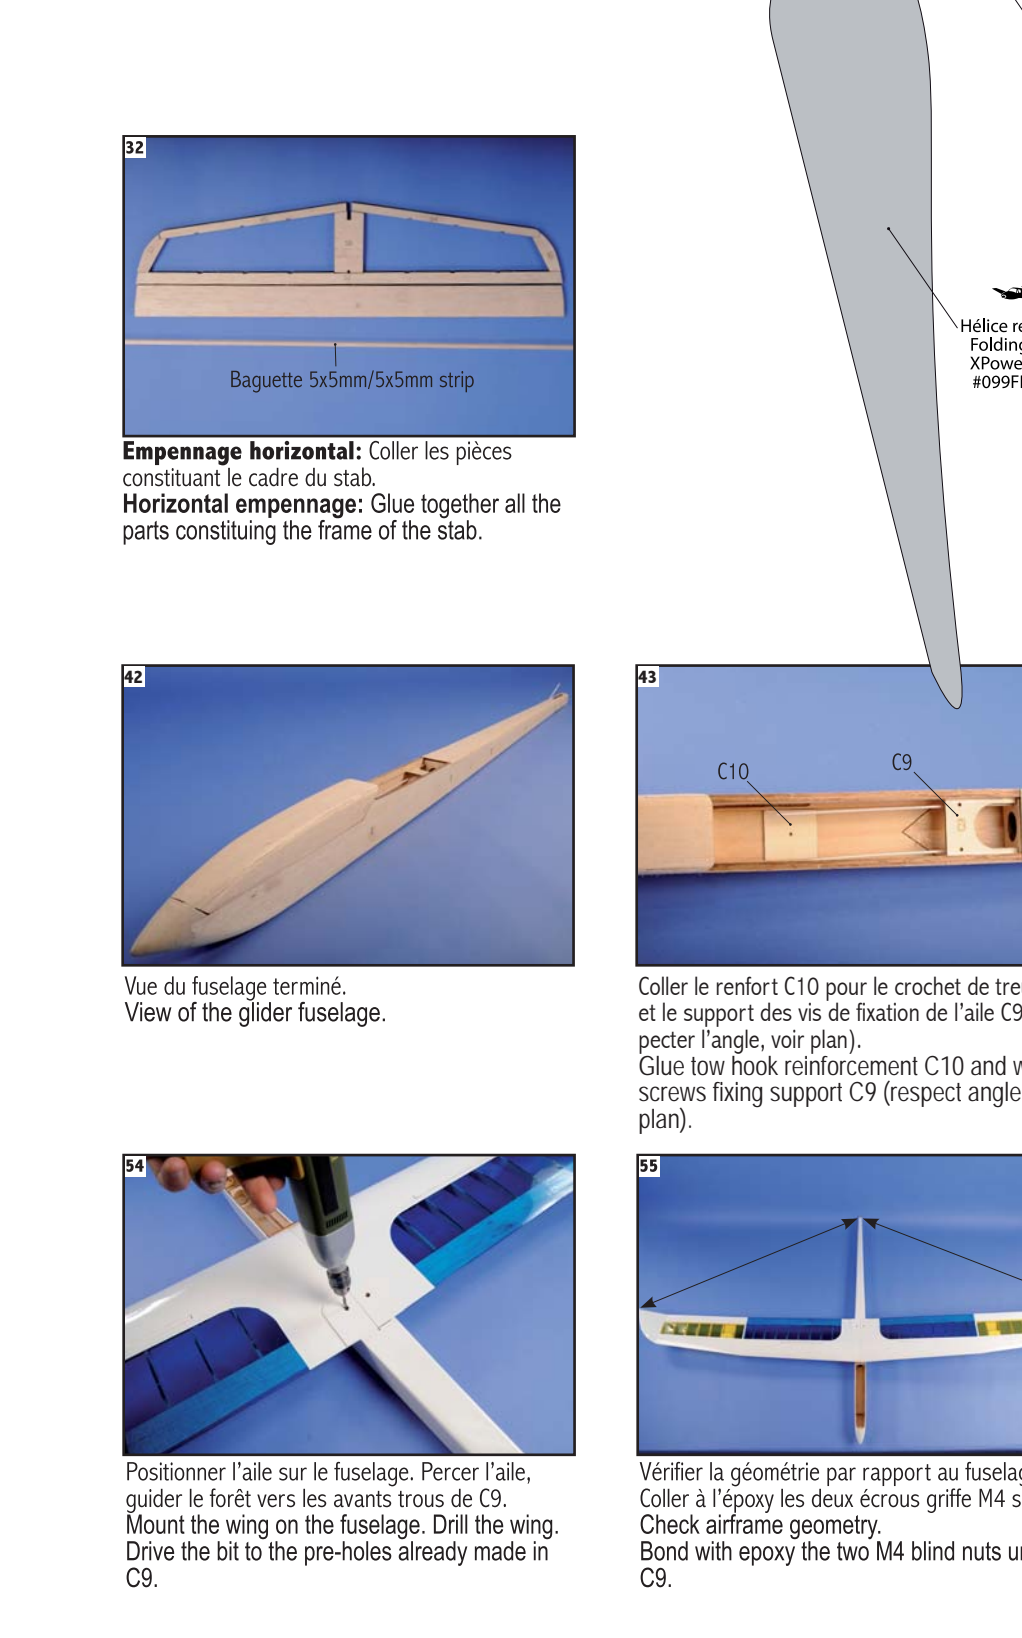

Envergure/Wingspan 2,00m
Longueur/Length 1,21m
Poids/Weight 0,75/1.0kg
Surface Wing area 37.4dm²
Profil/Airfoil S3021/8
(Moteur/Motor) ..... XPower XC2820/B
RC fonctions/Functions: [A], P, D, [M], [AF]

PRECISION PRODUCTS: LASER CUT BY TOPMODEL

1. Collez les nervures W1 à W23...
2. Collez les nervures B1 à B15...
3. Collez les nervures W1 à W23...
4. Collez les nervures B1 à B15...
5. Collez les nervures W1 à W23...
6. Collez les nervures B1 à B15...
7. Collez les nervures W1 à W23...
8. Collez les nervures B1 à B15...
9. Collez les nervures W1 à W23...
10. Collez les nervures B1 à B15...

CE DONT VOUS AUREZ BESOIN / WHAT WILL YOU NEED

1. **MATERIEL SUPPLEMENTAIRE REQUIS / ADDITIVE ITEMS REQUIRED**
2. 1x récepteur JET1 Duplex
   - 2x servos FUTABA S3003 (1xPROF, 1xDIR)
   - 1x pack accu Rx INTELLiCT AA200mAh
   - 2x capot moteur #113462CW
   - 2x CAP at 0x1000mm #0105191 D
   - 1x clip adhésive #094 #0960610
   - 1x pulgador MP JET 14x10x19mm #3132210
   - 1x charnière 26x10x17mm 12pac #1312201
   - 2x Crocosecure 2m (couleur de votre choix)
   - 1x colle bois 350g #0432054
   - 1x epoxy adhésive 30' 100g #0432052
   - Fuzzy iron, HEAT GUN
   - Cable à zoinçoir, papier de verre
   - Colle à zoinçoir, bombe de peinture, ruban adhésif, etc.)

1. **CONTENU DU KIT / CONTENT OF THE KIT**
2. A: Balsa 1.5mm
   - B: Balsa 1.5mm
   - C: Balsa 1.5mm
   - D: Balsa 3.0mm
   - E: Balsa 3.0mm
   - F: Balsa 3.0mm
   - G: Balsa 3.0mm
   - H: Balsa 3.0mm
   - I: Balsa 3.0mm
   - J: Balsa 4.0mm
   - K: Balsa 4.0mm
   - L: Balsa 5.0mm
   - M: Balsa 5.0mm
   - N: CTP/Plywood 3.0mm
   - O: CTP/Plywood 2.0mm
   - P: CTP 1.5mm Plywood