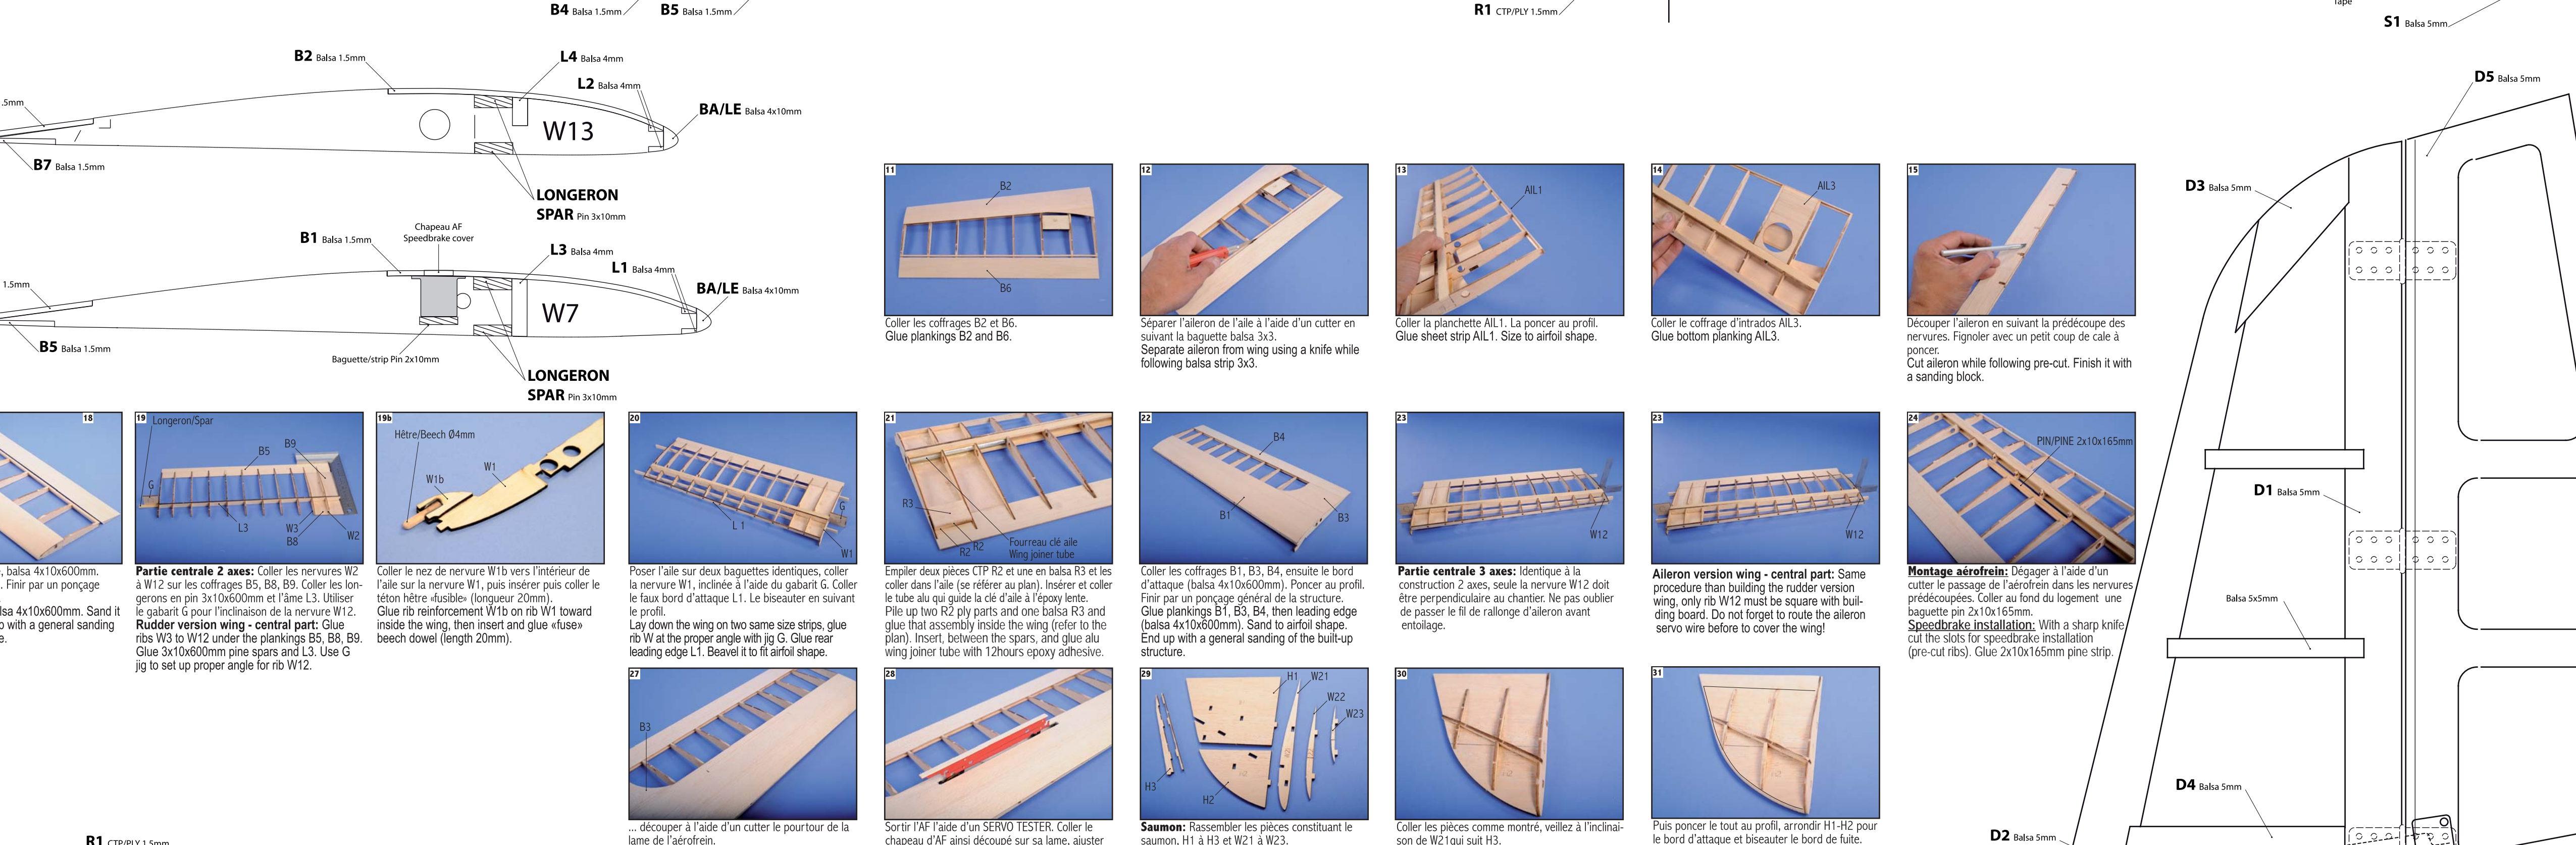

Envergure/Wingspan 2,00m
Longueur/Length 1,21m
Poids/Weight 0,75/1.0kg
Surface Wing area 37.4dm²
Profil/Airfoil S3021/8
(Moteur/Motor) ..... XPower XC2820/B
RC fonctions/Functions: [A], P, D, [M], [AF]

PRECISION PRODUCTS: LASER CUT BY TOPMODEL

1. Collez les nervures W1 à W23...
2. Collez les nervures B1 à B15...
3. Collez les nervures W1 à W23...
4. Collez les nervures B1 à B15...
5. Collez les nervures W1 à W23...
6. Collez les nervures B1 à B15...
7. Collez les nervures W1 à W23...
8. Collez les nervures B1 à B15...
9. Collez les nervures W1 à W23...
10. Collez les nervures B1 à B15...

CE DONT VOUS AUREZ BESOIN / WHAT WILL YOU NEED

1. **MATERIEL SUPPLEMENTAIRE REQUIS / ADDITIVE ITEMS REQUIRED**
2. 1x récepteur JET1 Duplex
   - 2x servos FUTABA S3003 (1xPROF, 1xDIR)
   - 1x pack accu Rx INTELLiCT AA200mAh
   - 2x capot moteur #113462CW
   - 2x CAP at 0x1000mm #0105191 D
   - 1x clip adhésive #094 #0960610
   - 1x pulgador MP JET 14x10x19mm #3132210
   - 1x charnière 26x10x17mm 12pac #1312201
   - 2x Crocosecure 2m (couleur de votre choix)
   - 1x colle bois 350g #0432054
   - 1x epoxy adhésive 30' 100g #0432052
   - Fuzzy iron, HEAT GUN
   - Cable à zoinçoir, papier de verre
   - Colle à zoinçoir, bombe de peinture, ruban adhésif, etc.)

1. **CONTENU DU KIT / CONTENT OF THE KIT**
2. A: Balsa 1.5mm
   - B: Balsa 1.5mm
   - C: Balsa 1.5mm
   - D: Balsa 3.0mm
   - E: Balsa 3.0mm
   - F: Balsa 3.0mm
   - G: Balsa 3.0mm
   - H: Balsa 3.0mm
   - I: Balsa 3.0mm
   - J: Balsa 4.0mm
   - K: Balsa 4.0mm
   - L: Balsa 5.0mm
   - M: Balsa 5.0mm
   - N: CTP/Plywood 3.0mm
   - O: CTP/Plywood 2.0mm
   - P: CTP 1.5mm Plywood