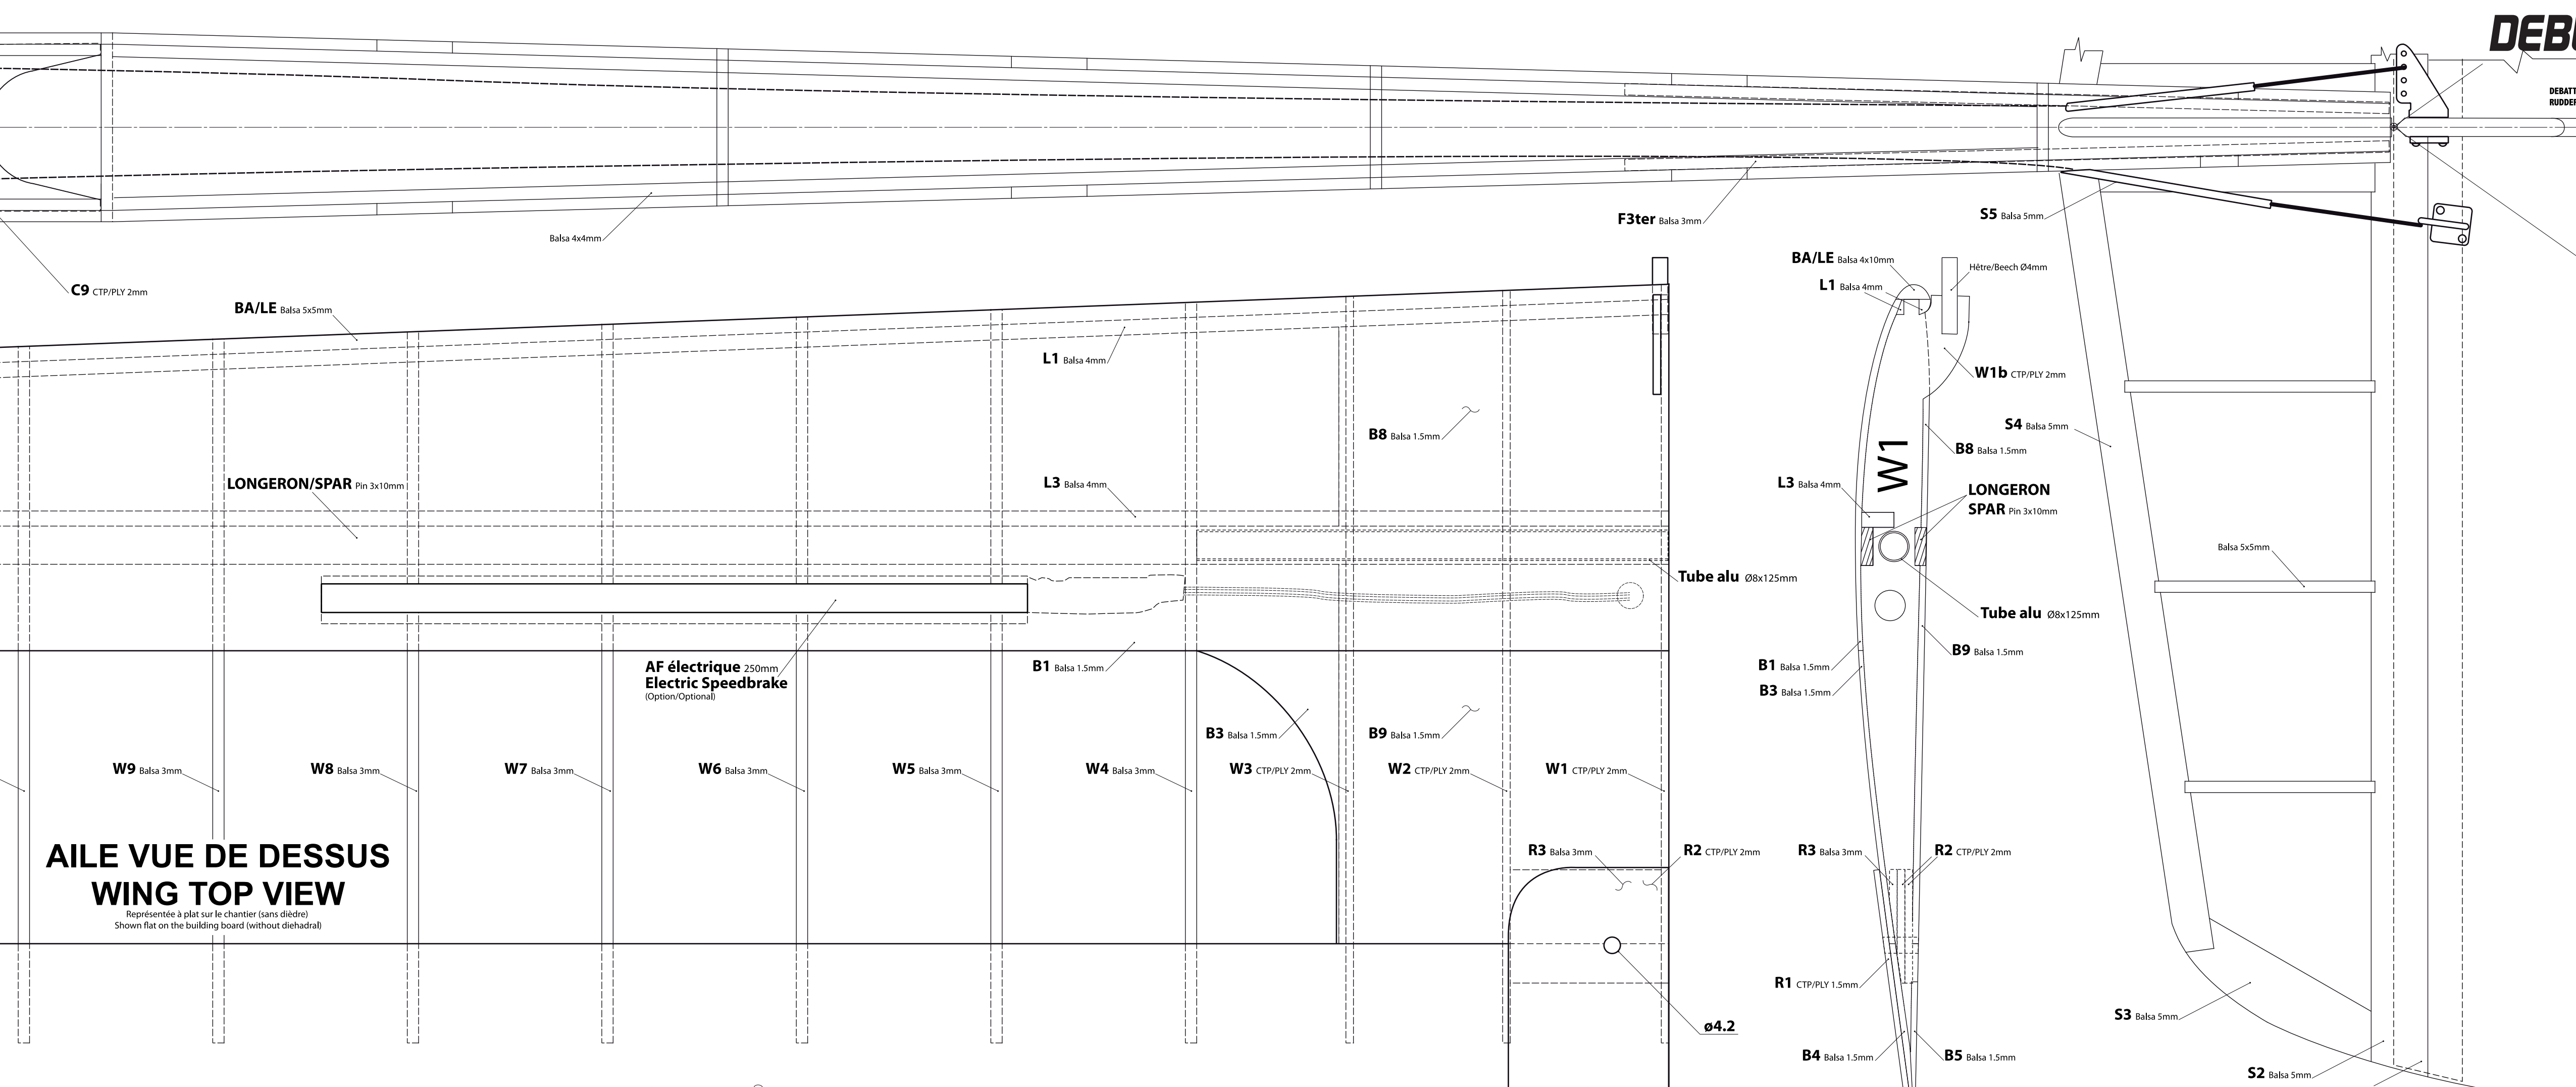

Envergure/Wingspan 2,00m
Longueur/Length 1,21m
Poids/Weight 0,75/1.0kg
Surface Wing area 37.4dm²
Profil/Airfoil S3021/8
(Moteur/Motor) ..... XPower XC2820/B
RC fonctions/Functions: [A], P, D, [M], [AF]

PRECISION PRODUCTS: LASER CUT BY TOPMODEL

1. Collez les nervures W1 à W23...
2. Collez les nervures B1 à B15...
3. Collez les nervures W1 à W23...
4. Collez les nervures B1 à B15...
5. Collez les nervures W1 à W23...
6. Collez les nervures B1 à B15...
7. Collez les nervures W1 à W23...
8. Collez les nervures B1 à B15...
9. Collez les nervures W1 à W23...
10. Collez les nervures B1 à B15...

CE DONT VOUS AUREZ BESOIN / WHAT WILL YOU NEED

1. **MATERIEL SUPPLEMENTAIRE REQUIS / ADDITIVE ITEMS REQUIRED**
2. 1x récepteur JET1 Duplex
   - 2x servos FUTABA S3003 (1xPROF, 1xDIR)
   - 1x pack accu Rx INTELLiCT AA200mAh
   - 2x capot moteur #113462CW
   - 2x CAP at 0x1000mm #0105191 D
   - 1x clip adhésive #094 #0960610
   - 1x pulgador MP JET 14x10x19mm #3132210
   - 1x charnière 26x10x17mm 12pac #1312201
   - 2x Crocosecure 2m (couleur de votre choix)
   - 1x colle bois 350g #0432054
   - 1x epoxy adhésive 30' 100g #0432052
   - Fuzzy iron, HEAT GUN
   - Cable à zoinçoir, papier de verre
   - Colle à zoinçoir, bombe de peinture, ruban adhésif, etc.)

1. **CONTENU DU KIT / CONTENT OF THE KIT**
2. A: Balsa 1.5mm
   - B: Balsa 1.5mm
   - C: Balsa 1.5mm
   - D: Balsa 3.0mm
   - E: Balsa 3.0mm
   - F: Balsa 3.0mm
   - G: Balsa 3.0mm
   - H: Balsa 3.0mm
   - I: Balsa 3.0mm
   - J: Balsa 4.0mm
   - K: Balsa 4.0mm
   - L: Balsa 5.0mm
   - M: Balsa 5.0mm
   - N: CTP/Plywood 3.0mm
   - O: CTP/Plywood 2.0mm
   - P: CTP 1.5mm Plywood