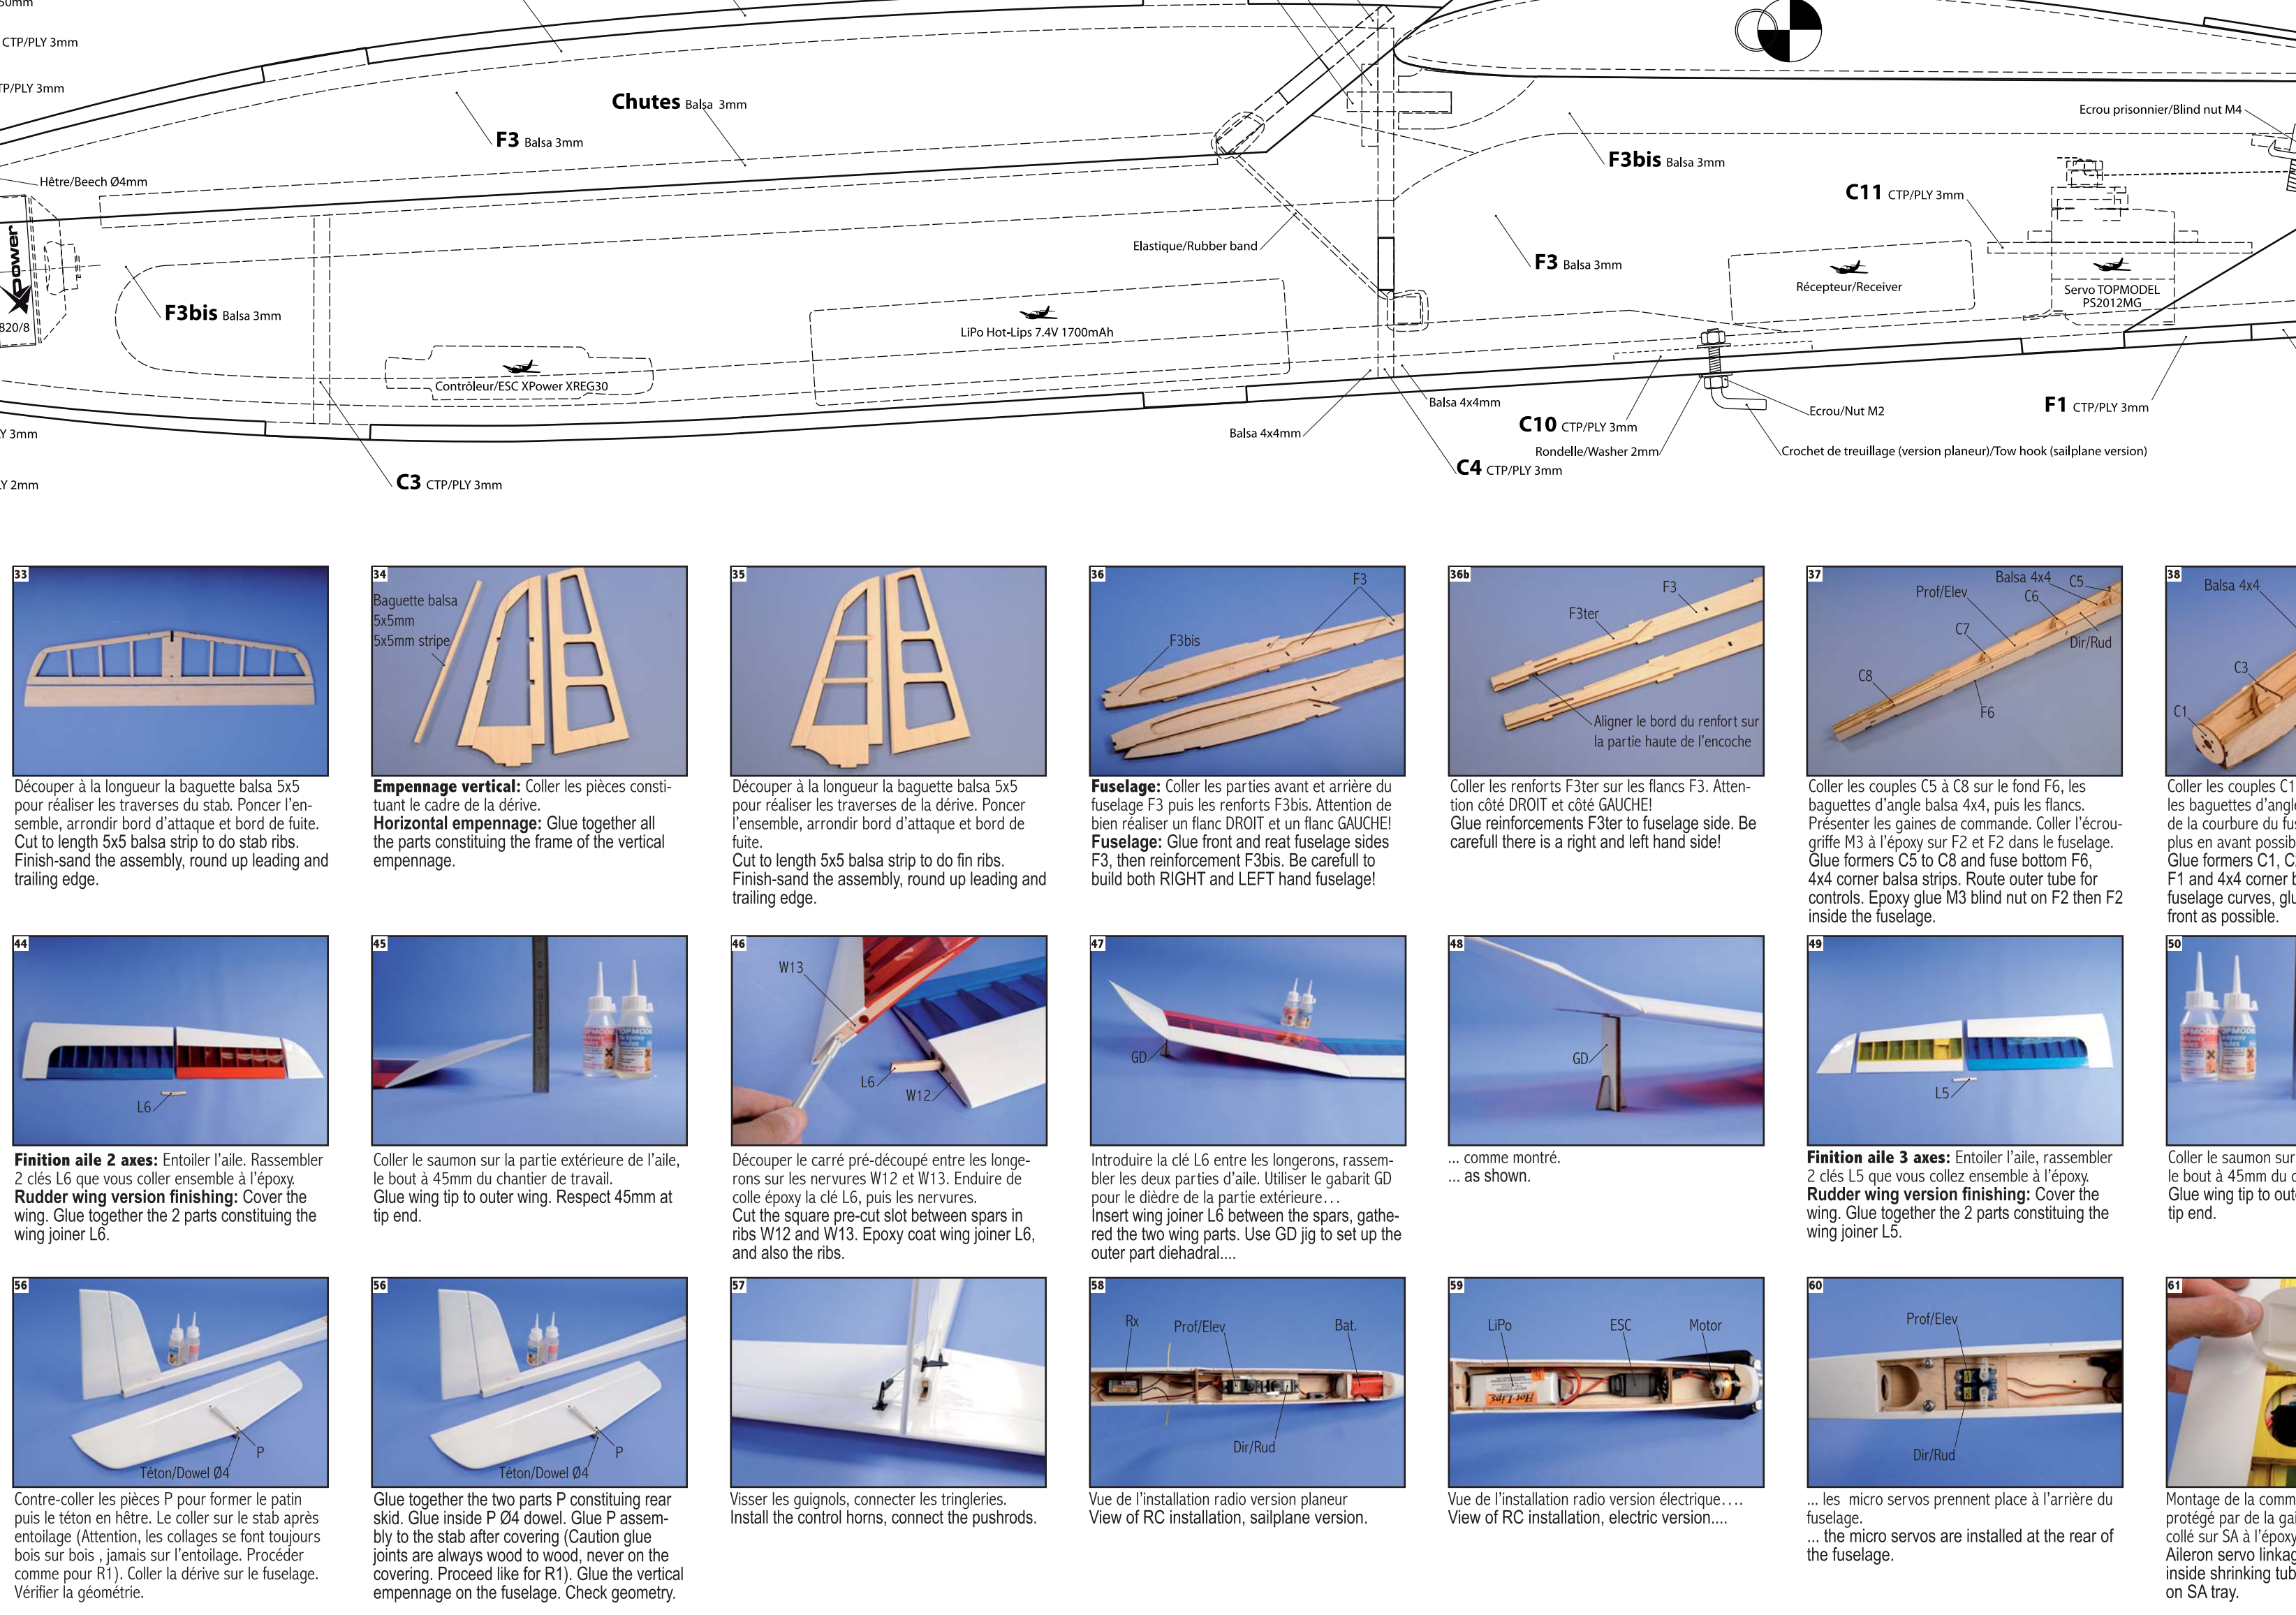

Envergure/Wingspan 2,00m
Longueur/Length 1,21m
Poids/Weight 0,75/1.0kg
Surface Wing area 37.4dm²
Profil/Airfoil S3021/8
(Moteur/Motor) ..... XPower XC2820/B
RC fonctions/Functions: [A], P, D, [M], [AF]

PRECISION PRODUCTS: LASER CUT BY TOPMODEL

1. Collez les nervures W1 à W23...
2. Collez les nervures B1 à B15...
3. Collez les nervures W1 à W23...
4. Collez les nervures B1 à B15...
5. Collez les nervures W1 à W23...
6. Collez les nervures B1 à B15...
7. Collez les nervures W1 à W23...
8. Collez les nervures B1 à B15...
9. Collez les nervures W1 à W23...
10. Collez les nervures B1 à B15...

CE DONT VOUS AUREZ BESOIN / WHAT WILL YOU NEED

1. **MATERIEL SUPPLEMENTAIRE REQUIS / ADDITIVE ITEMS REQUIRED**
2. 1x récepteur JET1 Duplex
   - 2x servos FUTABA S3003 (1xPROF, 1xDIR)
   - 1x pack accu Rx INTELLiCT AA200mAh
   - 2x capot moteur #113462CW
   - 2x CAP at 0x1000mm #0105191 D
   - 1x clip adhésive #094 #0960610
   - 1x pulgador MP JET 14x10x19mm #3132210
   - 1x charnière 26x10x17mm 12pac #1312201
   - 2x Crocosecure 2m (couleur de votre choix)
   - 1x colle bois 350g #0432054
   - 1x epoxy adhésive 30' 100g #0432052
   - Fuzzy iron, HEAT GUN
   - Cable à zoinçoir, papier de verre
   - Colle à zoinçoir, bombe de peinture, ruban adhésif, etc.)

1. **CONTENU DU KIT / CONTENT OF THE KIT**
2. A: Balsa 1.5mm
   - B: Balsa 1.5mm
   - C: Balsa 1.5mm
   - D: Balsa 3.0mm
   - E: Balsa 3.0mm
   - F: Balsa 3.0mm
   - G: Balsa 3.0mm
   - H: Balsa 3.0mm
   - I: Balsa 3.0mm
   - J: Balsa 4.0mm
   - K: Balsa 4.0mm
   - L: Balsa 5.0mm
   - M: Balsa 5.0mm
   - N: CTP/Plywood 3.0mm
   - O: CTP/Plywood 2.0mm
   - P: CTP 1.5mm Plywood