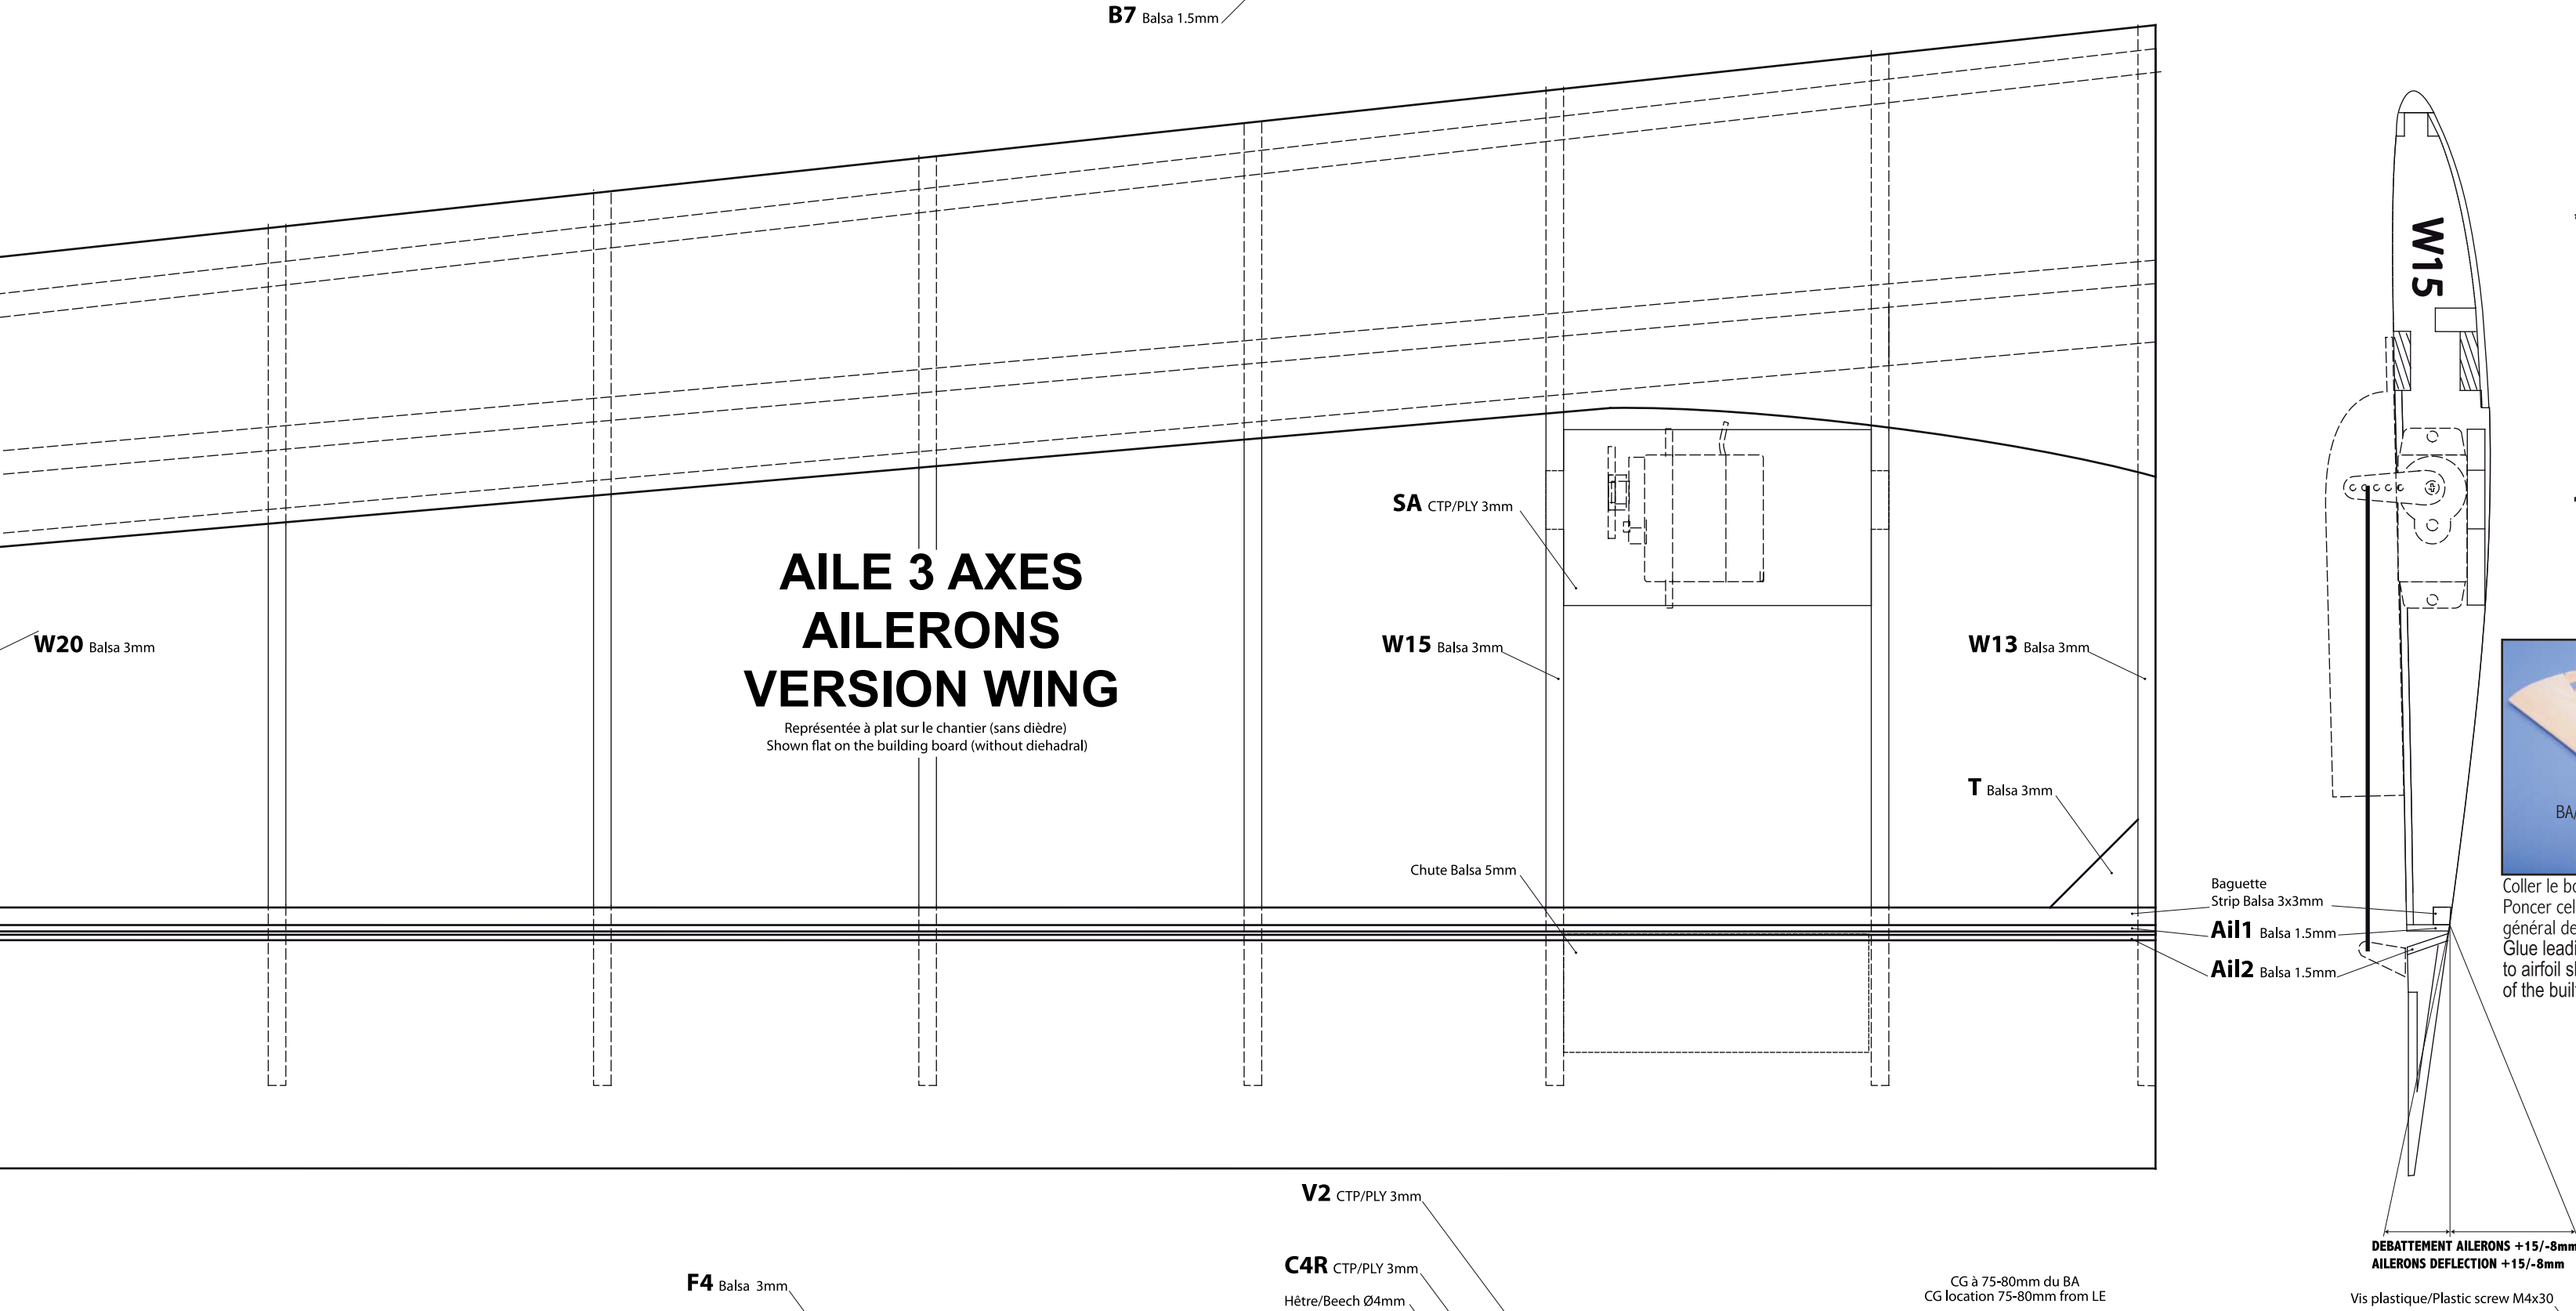

Envergure/Wingspan 2,00m
Longueur/Length 1,21m
Poids/Weight 0,75/1.0kg
Surface Wing area 37.4dm²
Profil/Airfoil S3021/8
(Moteur/Motor) ..... XPower XC2820/B
RC fonctions/Functions: [A], P, D, [M], [AF]

PRECISION PRODUCTS: LASER CUT BY TOPMODEL

1. Collez les nervures W1 à W23...
2. Collez les nervures B1 à B15...
3. Collez les nervures W1 à W23...
4. Collez les nervures B1 à B15...
5. Collez les nervures W1 à W23...
6. Collez les nervures B1 à B15...
7. Collez les nervures W1 à W23...
8. Collez les nervures B1 à B15...
9. Collez les nervures W1 à W23...
10. Collez les nervures B1 à B15...

CE DONT VOUS AUREZ BESOIN / WHAT WILL YOU NEED

1. **MATERIEL SUPPLEMENTAIRE REQUIS / ADDITIVE ITEMS REQUIRED**
2. 1x récepteur JET1 Duplex
   - 2x servos FUTABA S3003 (1xPROF, 1xDIR)
   - 1x pack accu Rx INTELLiCT AA200mAh
   - 2x capot moteur #113462CW
   - 2x CAP at 0x1000mm #0105191 D
   - 1x clip adhésive #094 #0960610
   - 1x pulgador MP JET 14x10x19mm #3132210
   - 1x charnière 26x10x17mm 12pac #1312201
   - 2x Crocosecure 2m (couleur de votre choix)
   - 1x colle bois 350g #0432054
   - 1x epoxy adhésive 30' 100g #0432052
   - Fuzzy iron, HEAT GUN
   - Cable à zoinçoir, papier de verre
   - Colle à zoinçoir, bombe de peinture, ruban adhésif, etc.)

1. **CONTENU DU KIT / CONTENT OF THE KIT**
2. A: Balsa 1.5mm
   - B: Balsa 1.5mm
   - C: Balsa 1.5mm
   - D: Balsa 3.0mm
   - E: Balsa 3.0mm
   - F: Balsa 3.0mm
   - G: Balsa 3.0mm
   - H: Balsa 3.0mm
   - I: Balsa 3.0mm
   - J: Balsa 4.0mm
   - K: Balsa 4.0mm
   - L: Balsa 5.0mm
   - M: Balsa 5.0mm
   - N: CTP/Plywood 3.0mm
   - O: CTP/Plywood 2.0mm
   - P: CTP 1.5mm Plywood